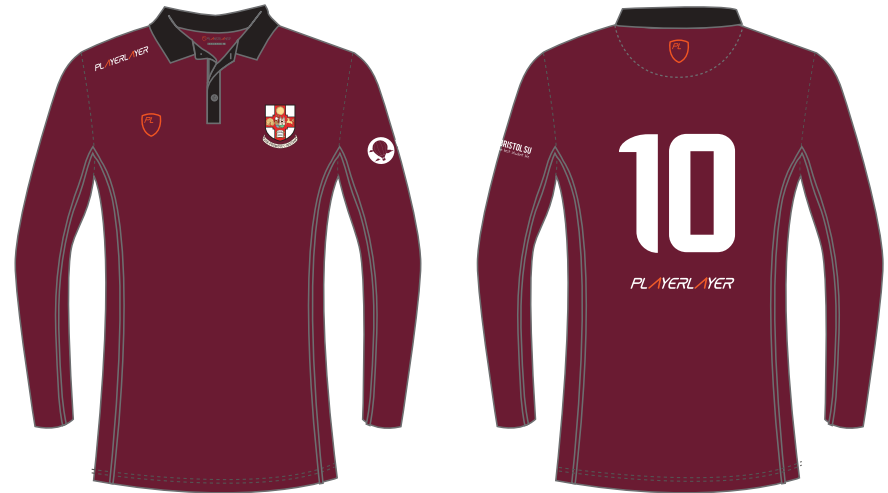

# UNIVERSITY OF BRISTOL

CRICKET CUSTOM BROCHURE

OLYMPIA SHIRT

MICROLAYER SWEATER

ASHES CRICKET TROUSERS

BODYLINE CRICKET SHIRT

MIDLAYER

OLYMPIA SHIRT

MIDLAYER

ASHES CRICKET TROUSERS

BODYLINE CRICKET SHIRT

B R I T I S H S P O R T S K I T

M Y K I T , M Y T E A M - B E L O N G