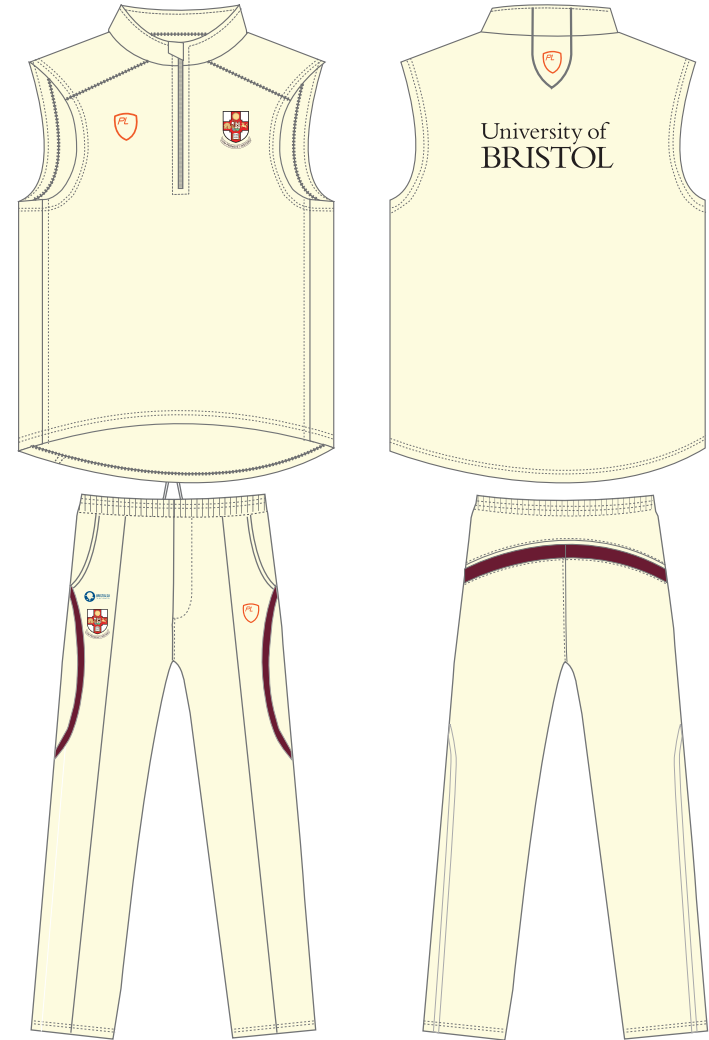

# UNIVERSITY OF BRISTOL

CRICKET CUSTOM BROCHURE

OLYMPIA SHIRT

MICROLAYER SWEATER

ASHES CRICKET TROUSERS

BODYLINE CRICKET SHIRT

MIDLAYER

OLYMPIA SHIRT

MIDLAYER

ASHES CRICKET TROUSERS

BODYLINE CRICKET SHIRT

B R I T I S H S P O R T S K I T

M Y K I T , M Y T E A M - B E L O N G