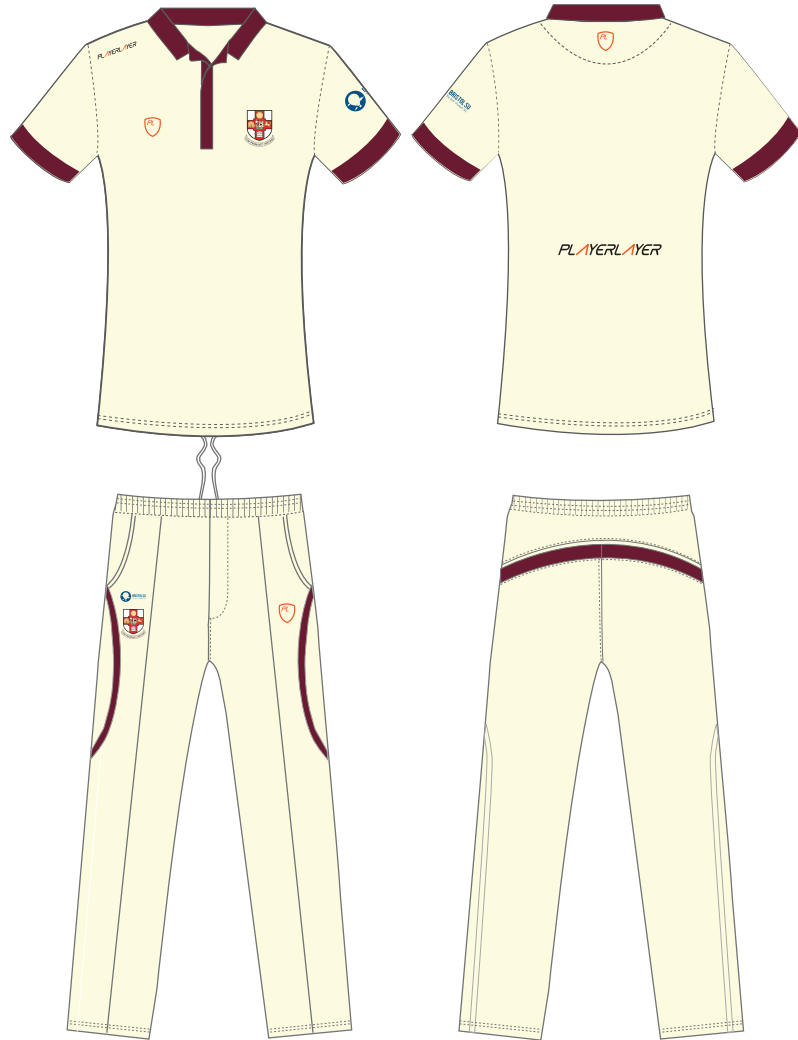

# UNIVERSITY OF BRISTOL

CRICKET CUSTOM BROCHURE

OLYMPIA SHIRT

MICROLAYER SWEATER

ASHES CRICKET TROUSERS

BODYLINE CRICKET SHIRT

MIDLAYER

OLYMPIA SHIRT

MIDLAYER

ASHES CRICKET TROUSERS

BODYLINE CRICKET SHIRT

B R I T I S H S P O R T S K I T

M Y K I T , M Y T E A M - B E L O N G