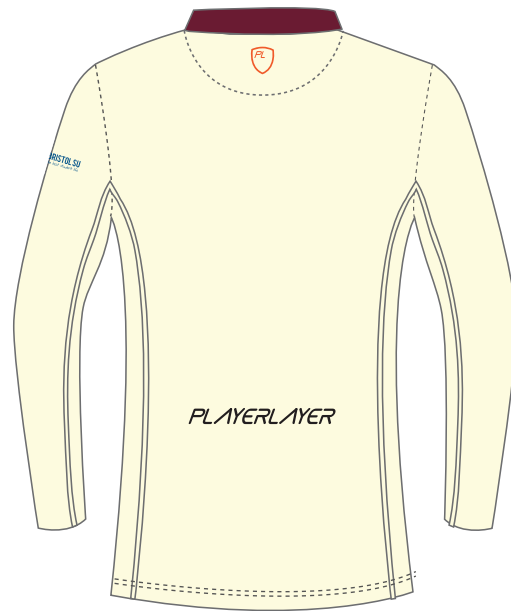

# UNIVERSITY OF BRISTOL

CRICKET CUSTOM BROCHURE

OLYMPIA SHIRT

MICROLAYER SWEATER

ASHES CRICKET TROUSERS

BODYLINE CRICKET SHIRT

MIDLAYER

OLYMPIA SHIRT

MIDLAYER

ASHES CRICKET TROUSERS

BODYLINE CRICKET SHIRT

B R I T I S H S P O R T S K I T

M Y K I T , M Y T E A M - B E L O N G