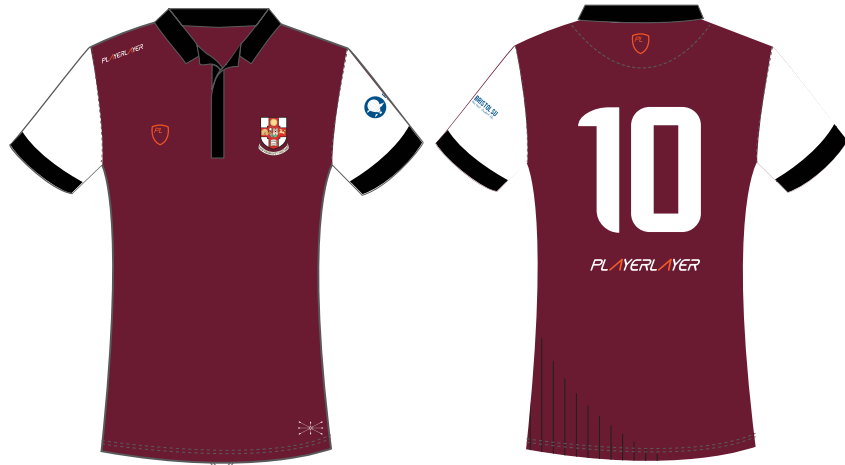

# UNIVERSITY OF BRISTOL

CRICKET CUSTOM BROCHURE

OLYMPIA SHIRT

MICROLAYER SWEATER

ASHES CRICKET TROUSERS

BODYLINE CRICKET SHIRT

MIDLAYER

OLYMPIA SHIRT